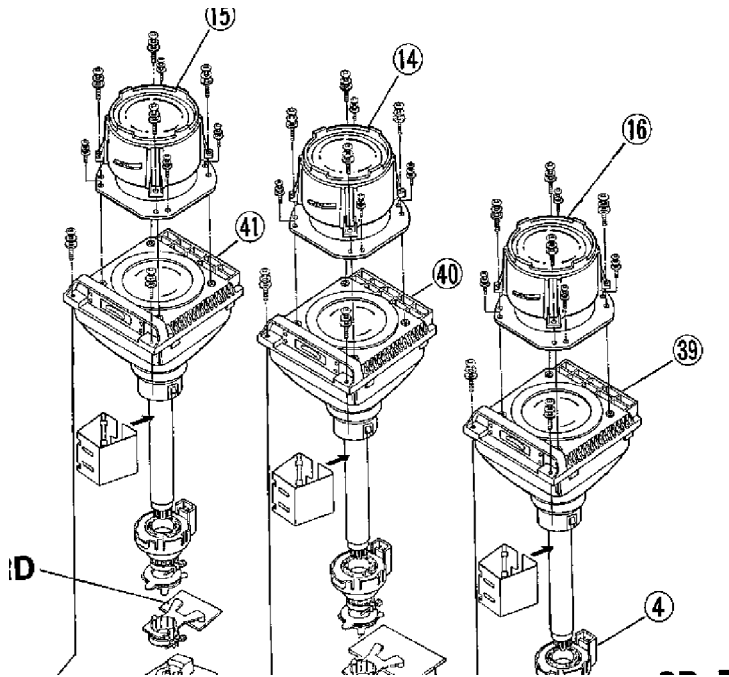

Parts Location (page 64)

Mechanical Replacement Parts list (page 66)

Ref. No	Part No.	Description
	TUAA02901	GUIDE
	TUAA08101	CHASSIS GUIDE
39	TVVAB10EDZ	PICTURE TUBE (B)
40	TVVAG10EDZ	PICTURE TUBE (G)
41	TVVAR10EDZ	PICTURE TUBE (R)
42	TXFKG010BJZ	FRONT PANEL
△	TXF3F025MA	ANODE LEAD
△	TXF3F035MA	ANODE LEAD
	XTB4+10J	SCREW
	XTB4+15A	SCREW
	XWG8	WASHER
	XYN4+F14	SCREW
	XYN4+J10FZ	SCREW
	XYN4+J8	SCREW
	XYN5+F12	SCREW
43	XZBT6506	POLY BAG
	RPM-637CBRS	REMOTE CONTROL RECIVER (RM001)
△	44	ENG29505G TUNER (TNR1)

< Correction >

Ref. No	Part No.	Description
	TUAA02901	GUIDE
	TUAA08101	CHASSIS GUIDE
39	TVVAB10EDZ	PICTURE TUBE (B) (INCL. ANODE)
40	TVVAG10EDZ	PICTURE TUBE (G) (INCL. ANODE)
41	TVVAR10EDZ	PICTURE TUBE (R) (INCL. ANODE)
42	TXFKG010BJZ	FRONT PANEL
△	45	TXF3F025MA ANODE LEAD
△	46	TXF3F035MA ANODE LEAD
	XTB4+10J	SCREW
	XTB4+15A	SCREW
	XWG8	WASHER
	XYN4+F14	SCREW
	XYN4+J10FZ	SCREW
	XYN4+J8	SCREW
	XYN5+F12	SCREW
43	XZBT6506	POLY BAG
	RPM-637CBRS	REMOTE CONTROL RECIVER (RM001)
△	44	ENG29505G TUNER (TNR1)
△	47	KFT7CM035F ANODE LEAD