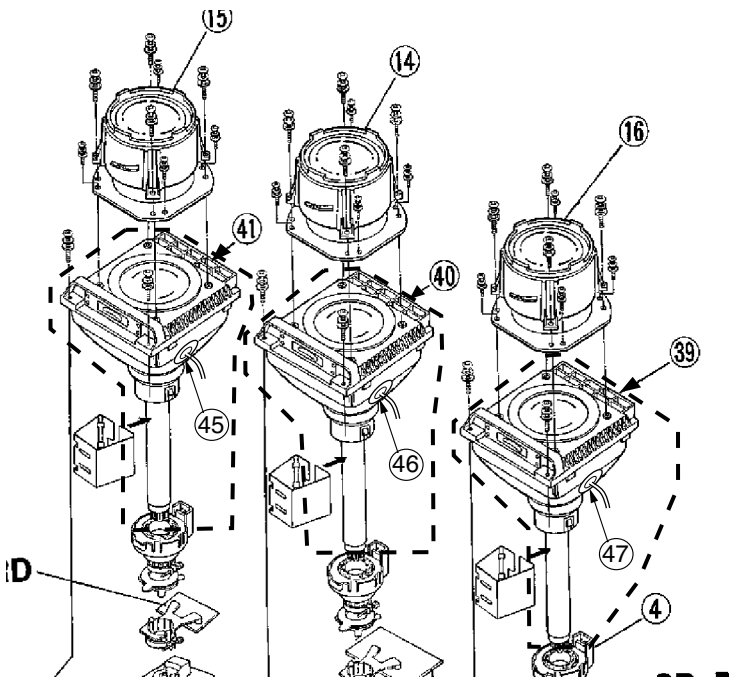

Parts Location (page 64)

Mechanical Replacement Parts list (page 66)

Ref. No	Part No.	Description
	TUAA02901	GUIDE
	TUAA08101	CHASSIS GUIDE
39	TVVAB10EDZ	PICTURE TUBE (B)
40	TVVAG10EDZ	PICTURE TUBE (G)
41	TVVAR10EDZ	PICTURE TUBE (R)
42	TXFKG010BJZ	FRONT PANEL
△	TXF3F025MA	ANODE LEAD
△	TXF3F035MA	ANODE LEAD
	XTB4+10J	SCREW
	XTB4+15A	SCREW
	XWG8	WASHER
	XYN4+F14	SCREW
	XYN4+J10FZ	SCREW
	XYN4+J8	SCREW
	XYN5+F12	SCREW
43	XZBT6506	POLY BAG
	RPM-637CBRS	REMOTE CONTROL RECIVER (RM001)
△	44	ENG29505G TUNER (TNR1)

< Correction >

Ref. No	Part No.	Description
	TUAA02901	GUIDE
	TUAA08101	CHASSIS GUIDE
39	TVVAB10EDZ	PICTURE TUBE (B) (INCL. ANODE)
40	TVVAG10EDZ	PICTURE TUBE (G) (INCL. ANODE)
41	TVVAR10EDZ	PICTURE TUBE (R) (INCL. ANODE)
42	TXFKG010BJZ	FRONT PANEL
△	45	TXF3F025MA ANODE LEAD
△	46	TXF3F035MA ANODE LEAD
	XTB4+10J	SCREW
	XTB4+15A	SCREW
	XWG8	WASHER
	XYN4+F14	SCREW
	XYN4+J10FZ	SCREW
	XYN4+J8	SCREW
	XYN5+F12	SCREW
43	XZBT6506	POLY BAG
	RPM-637CBRS	REMOTE CONTROL RECIVER (RM001)
△	44	ENG29505G TUNER (TNR1)
△	47	KFT7CM035F ANODE LEAD